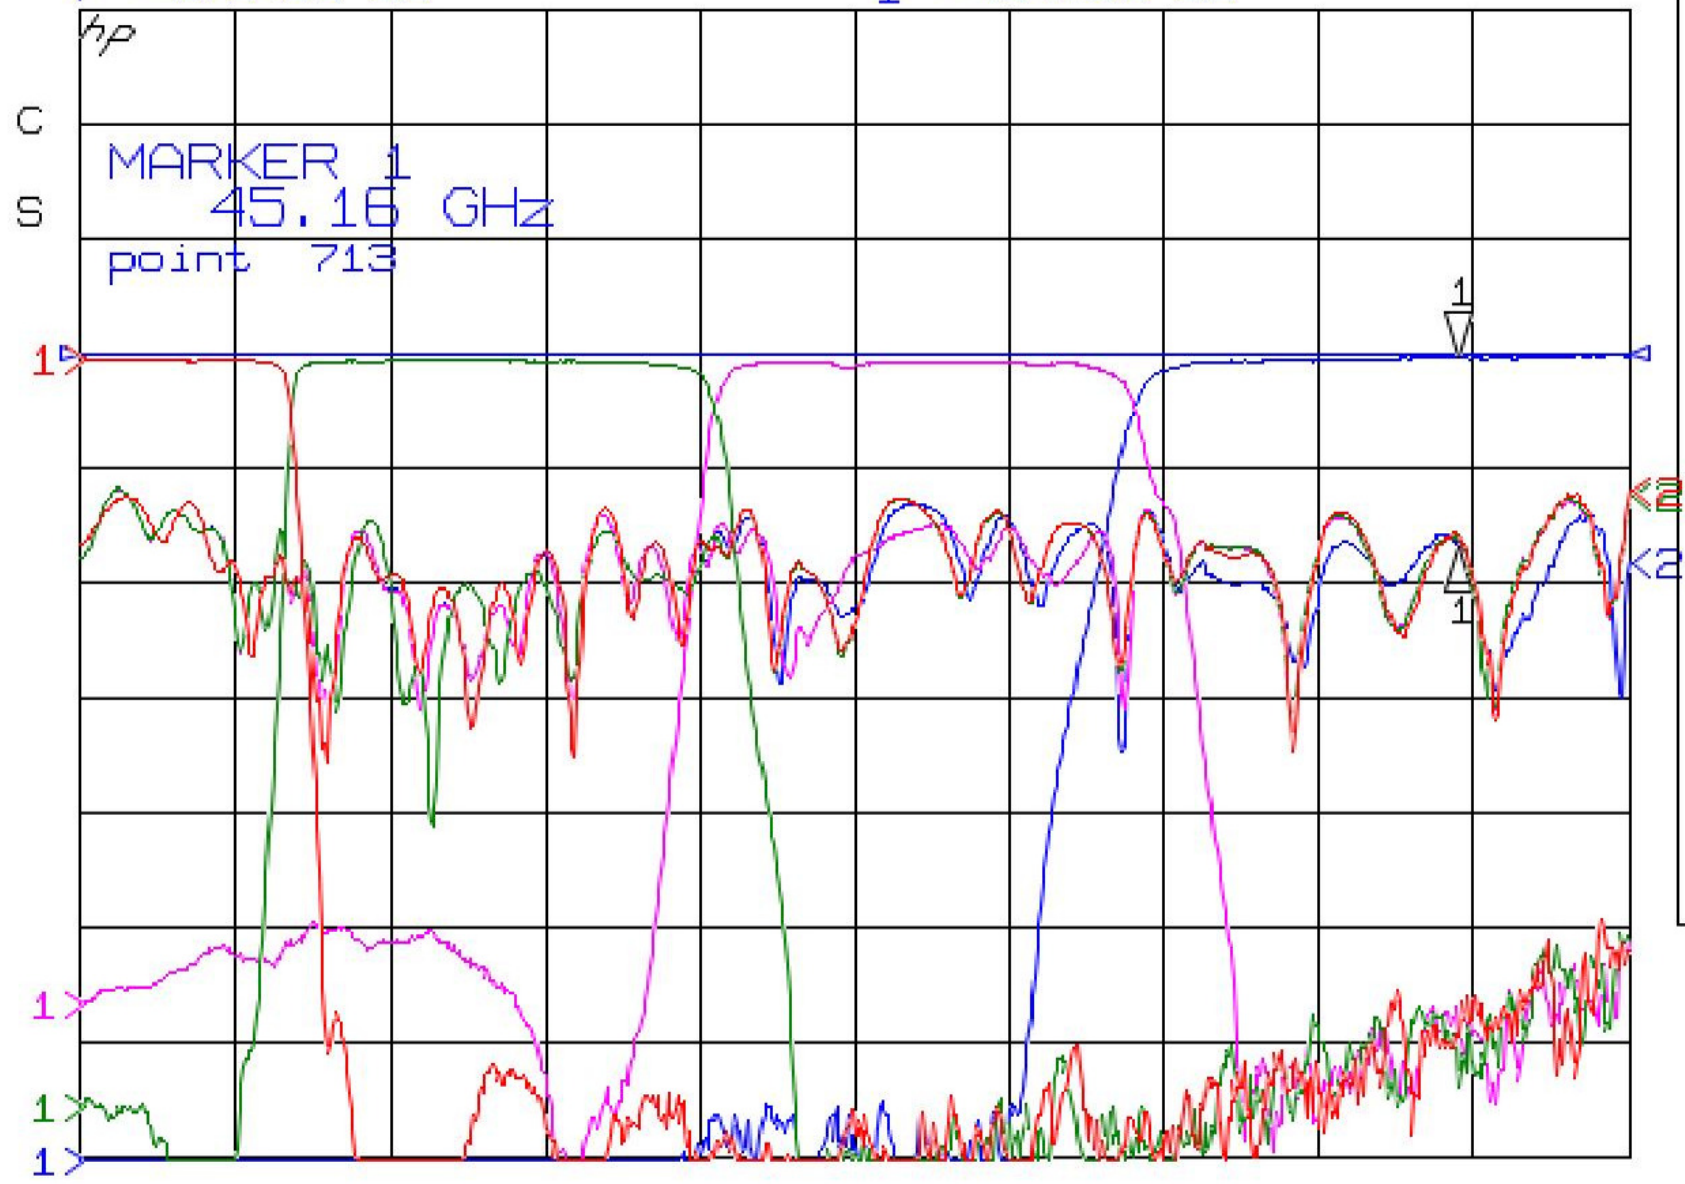

▶ S₂₁
REF 0.0 dB
1 10.0 dB/
▽ -0.3929 dB

log MAG

S₁₁
REF 0.0 dB
△ 10.0 dB/
1 -16.835 dB

log MAG

▶ MARKER 1
45.16 GHz
-0.3929 dB

START
6.000000000 GHz

STOP
50.000000000 GHz

24 MAR 17
09:10:04