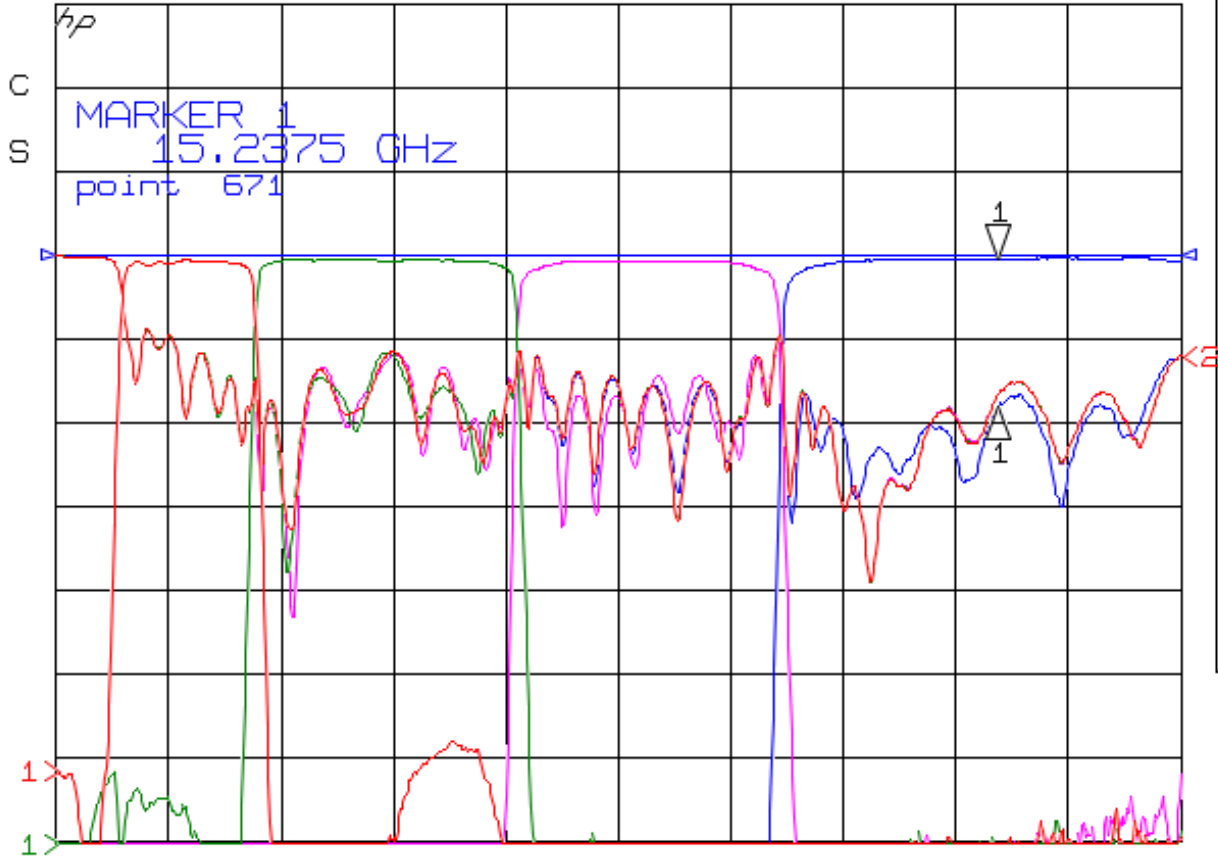

S₂₁ log MAG S₁₁ log MAG
REF 0.0 dB REF 0.0 dB
1 10.0 dB/ 1 10.0 dB/
▽ -0.4888 dB △ -18.048 dB

MARKER 1
15.237 GHz
-0.4888 dB

test1

START
1.000000000 GHz

STOP
18.000000000 GHz

23 JAN 19
16:03:25