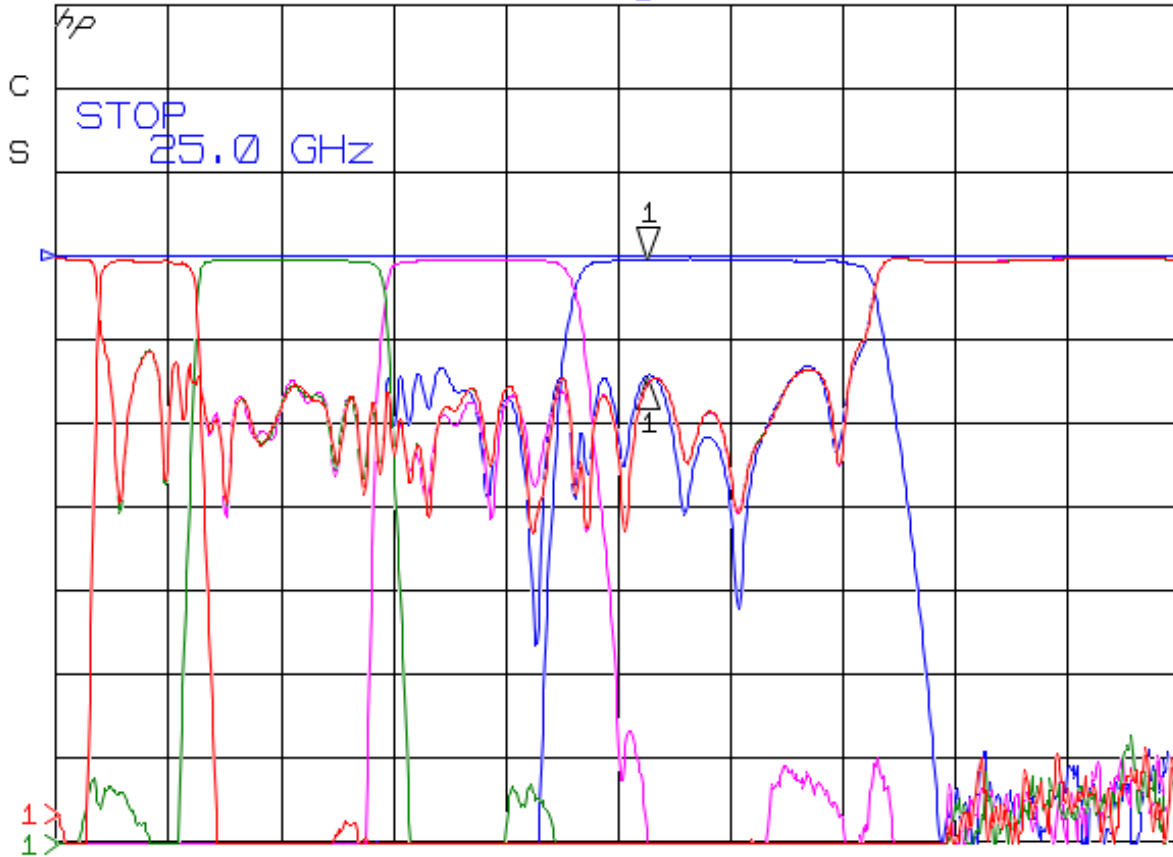

S₂₁
REF 0.0 dB
1 10.0 dB/
▽ -0.6023 dB

log MAG

S₁₁
REF 0.0 dB
△ 10.0 dB/
1 -14.322 dB

log MAG

MARKER 1
13.622 GHz
-0.6023 dB

###

START
1.000000000 GHz

STOP
25.000000000 GHz