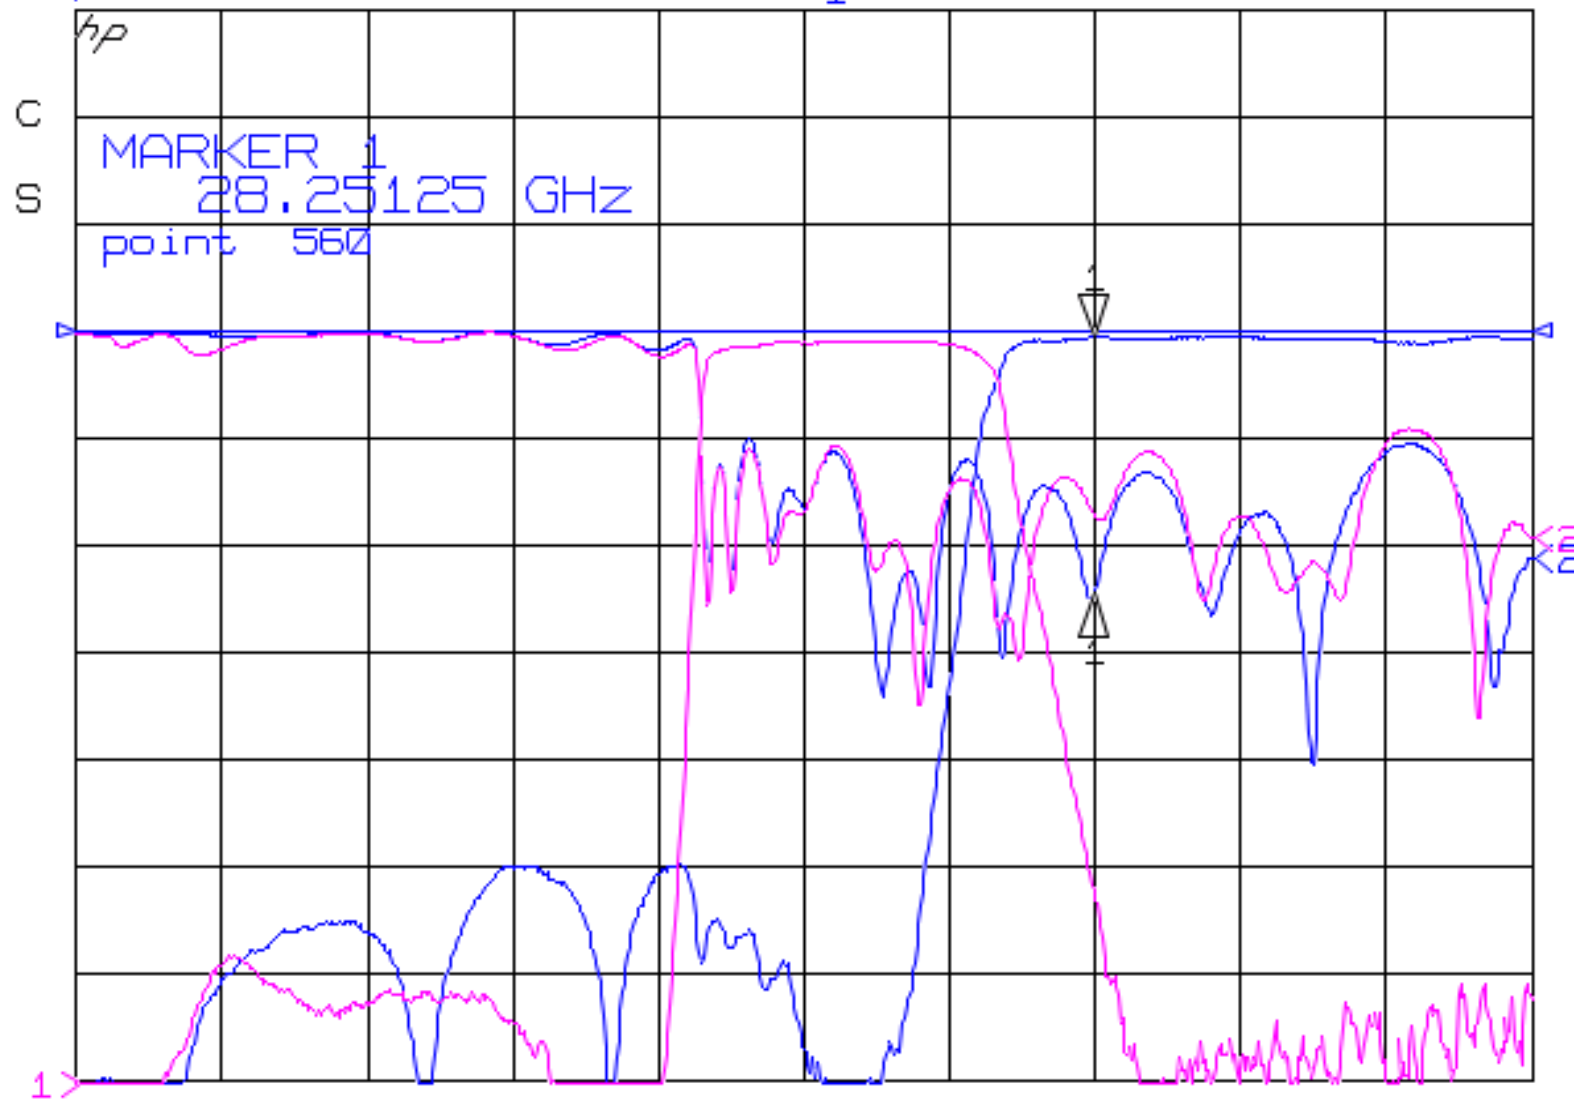

▶ S₂₁ log MAG REF 0.0 dB
 1 10.0 dB/
 ▽ -0.6652 dB

S₁₁ log MAG REF 0.0 dB
 ▴ 10.0 dB/
 1 -24.494 dB

▶ MARKER 1
 28.251 GHz
 -0.6652 dB

H 8 8 9

START 1.000000000 GHz STOP 40.000000000 GHz

09 JUN 17
 10:16:42