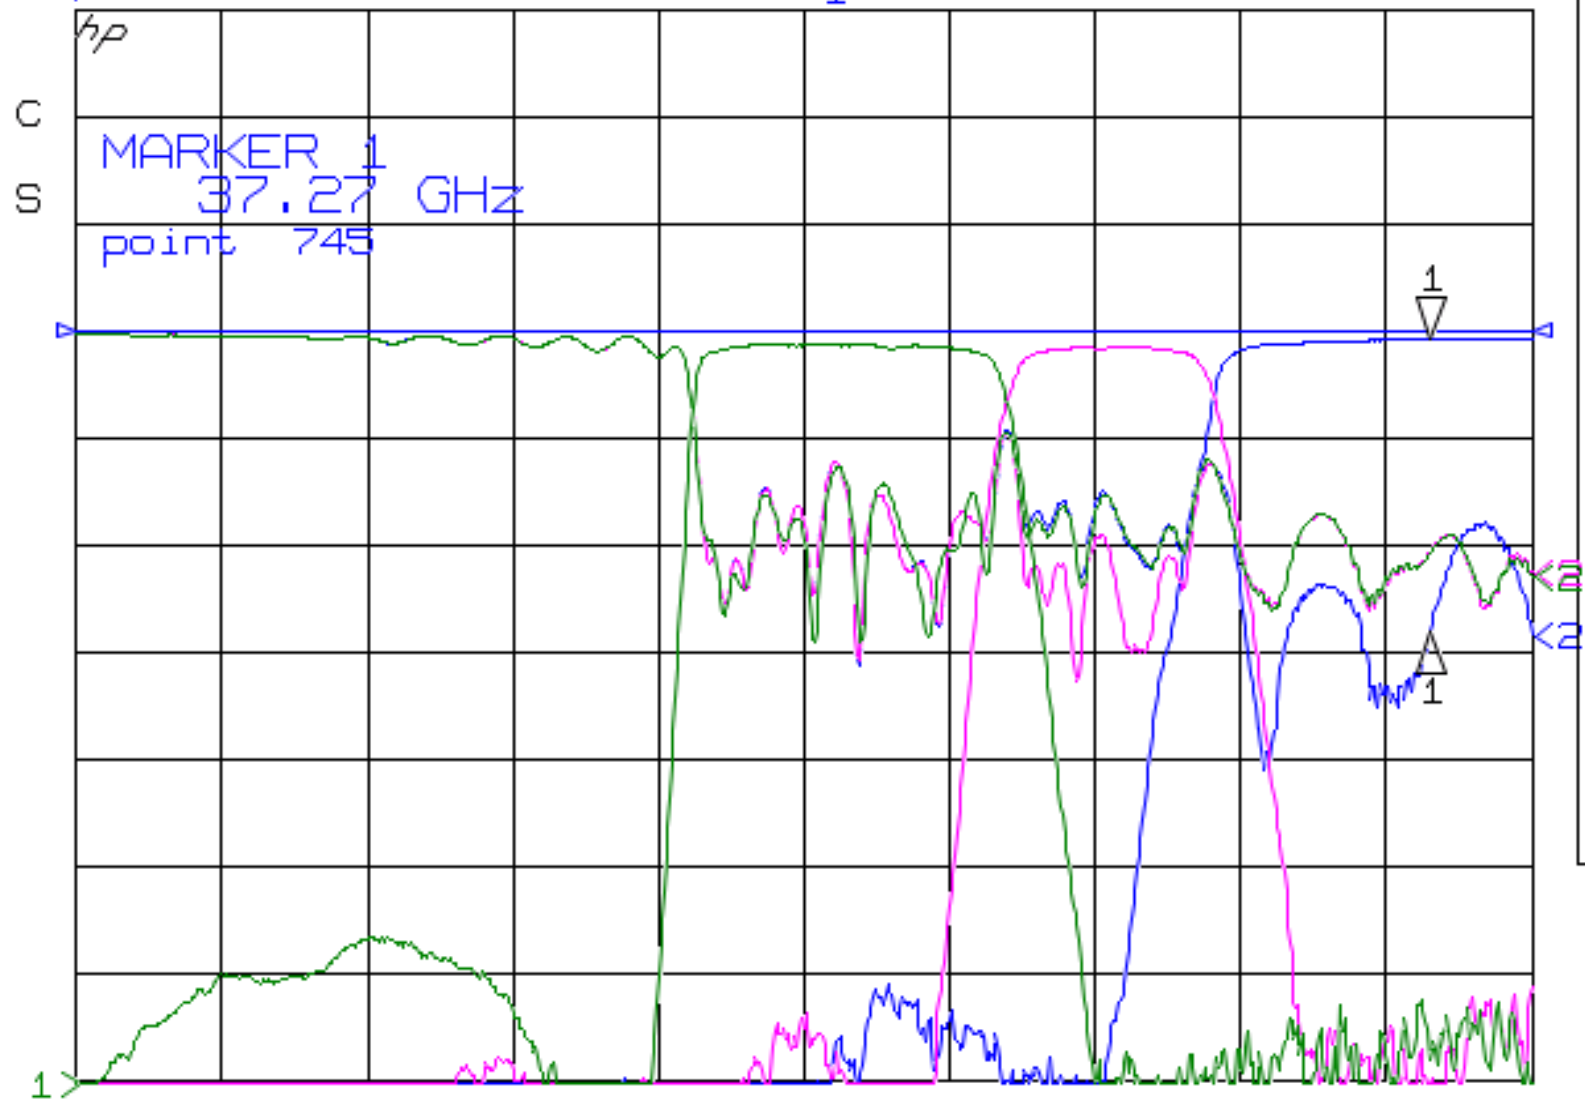

▶ S_{21} log MAG REF 0.0 dB
 1 10.0 dB/▽ -0.7861 dB
 ▶ S_{11} log MAG REF 0.0 dB
 1 10.0 dB/△ -28.014 dB
 ▶ MARKER 1 37.27 GHz -0.7861 dB

START
 1.000000000 GHz

STOP
 40.000000000 GHz

H 8 8 5

09 JUN 17
 09:54:04